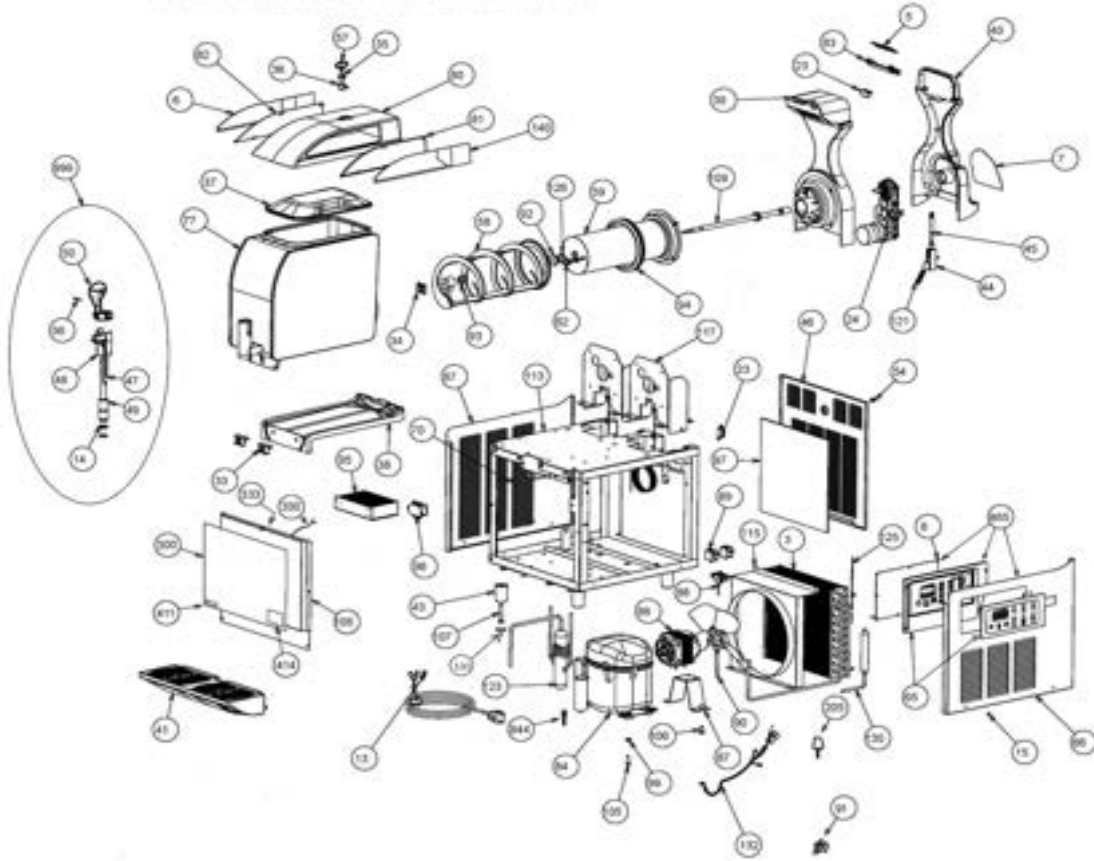

## I-PRO2E 115/60 ETL with LED PANEL

Position #	Part #	DESCRIPTION
0	03.IP0002.001	I-PRO 2 SIDE PANELS PROTECTION
0	03.IP0004.001	I-PRO 2 PACKAGING
0	03.IP0005.001	I-PRO 2 BOWL PROTECTION
0	03.IP0008.001	I-PRO 2 PALLET
0	04.GC0227.001	CRATHCO STICKER
0	04.ZZ0597.001	LUBRICANT TUBE
0	03.BC0005.001	PLASTIC BAG
3	04.IP0026.001	CONDENSER
5	04.IP0006.002	I-PRO LED LAMP WITH WIRING
6	04.IP0167.001	LID MERCHANDISING, LEFT
7	04.IP0166.001	I-PRO BACK MERCHANDISING
13	04.ZZ0596.001	15AMP ETL CABLE
14	04.BA0026.TPS	15,47X3,53 SILICONE O-RING
15	ZZ.VI0005.001	3,5X6,5 SCREW
23	04.BA0257.001	SAFETY MICRO SWITCH
24	05.BA0203.002	I-PRO BRUSHLESS GEAR MOTOR
33	02.IP0084.02N	BLACK FIXING KNOB
34	02.BA0034.001	AUGER FIXING KNOB
35	02.GT0024.001	SECURITY SYSTEM BODY
36	02.GT0025.001	SECURITY LEVER
37	02.IP0017.001	I-PRO TRANSPARENT COVER
38	02.IP0022.01N	I-PRO BLACK DRIP PLATE
39	02.IP0020.01N	I-PRO BLACK EVAPORATOR SUPPORT
40	02.IP0021.01N	I-PRO BLACK EVAPORATOR SUPPORT COVER
41	02.IP0067.BLK	I-PRO BLACK DRIP TRAY
43	02.AA0024.001	FOOT